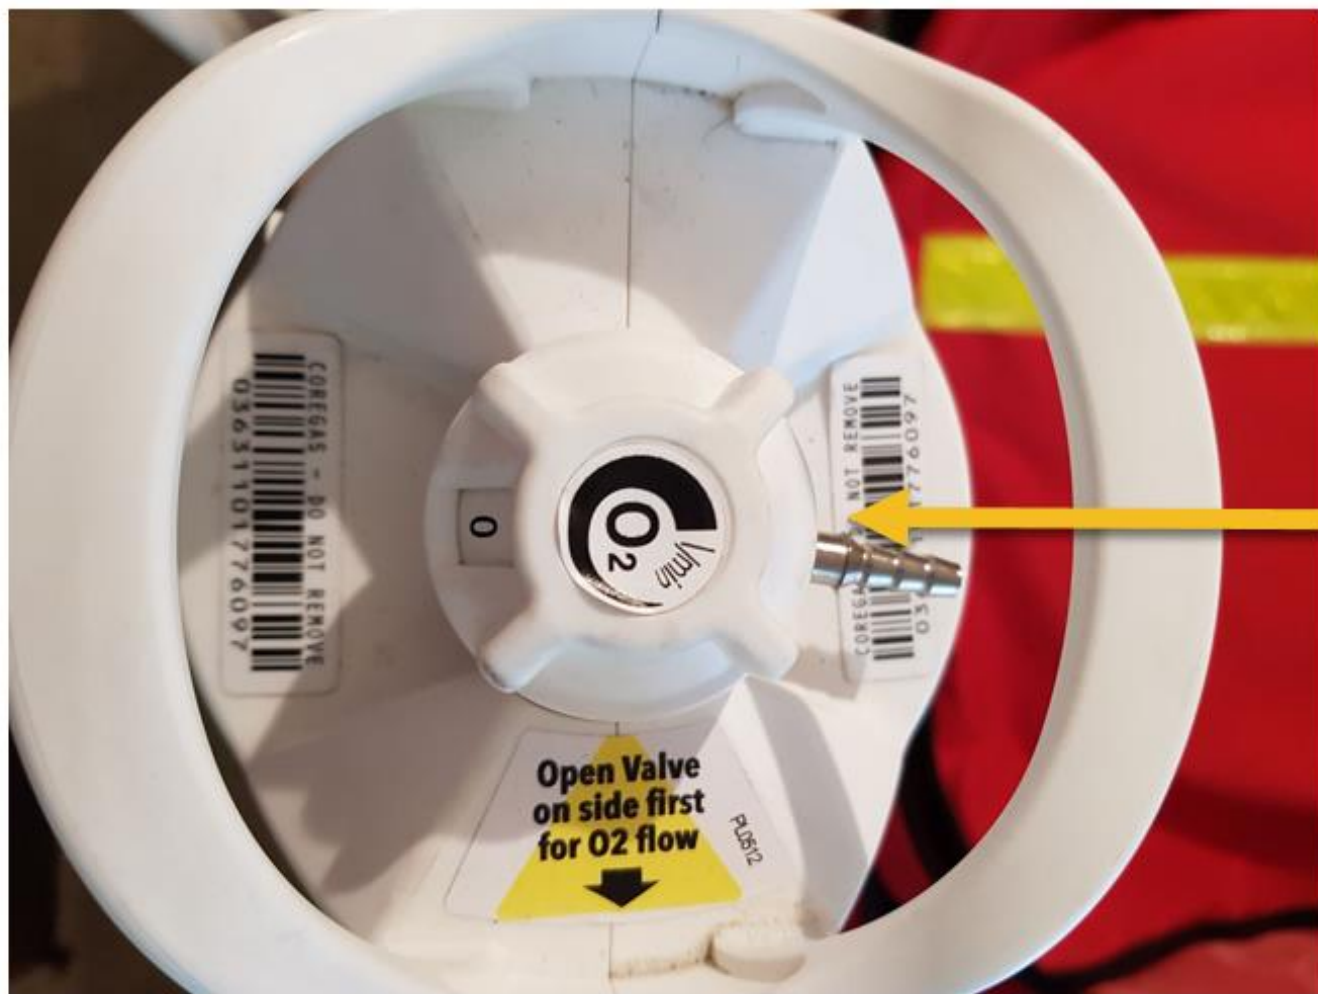

**Live Gauge**

36105020

**Open/Close  
Valve**

**Diameter  
Index  
Outlet (D.I.O)**

**Used to Connect to suction  
units and other oxygen  
devices**

**Flowmeter**